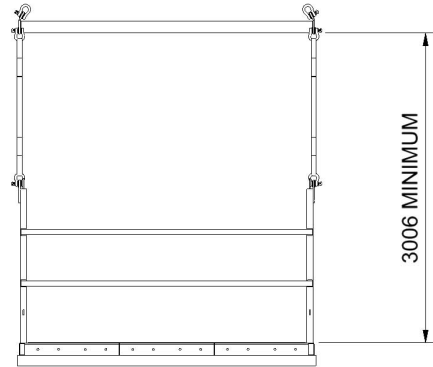

Technical specification

Side view

End view

Top view

**Bespoke sizes
and capacities
manufactured
to order.**

**Call 0800 177 7650
for more details.**

3000

SWL

3600

Internal length

2700

Internal width

3000

Min. height

1500

Self weight