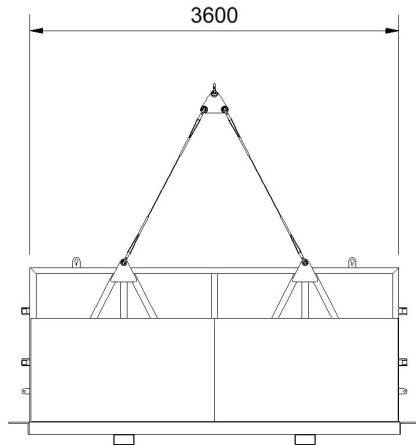

Technical specification

Side view

End view

Top view

**Bespoke sizes
and capacities
manufactured
to order.**

**Call 0800 177 7650
for more details.**

3000

SWL

3600

Internal length

2700

Internal width

3000

Min. height

1500

Self weight