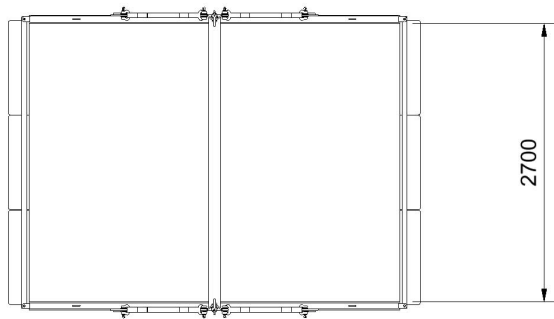

Technical specification

Side view

End view

Top view

**Bespoke sizes
and capacities
manufactured
to order.**

**Call 0800 177 7650
for more details.**

3000

SWL

3600

Internal length

2700

Internal width

3000

Min. height

1500

Self weight